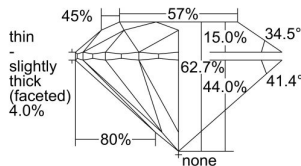

GIA®

FACSIMILE

GIA REPORT 6442238005

Verify this report at gia.edu

GIA NATURAL DIAMOND DOSSIER®

August 02, 2022
GIA Report Number **6442238005**
Shape and Cutting Style ..... **Round Brilliant**
Measurements ..... **5.04 - 5.08 x 3.17 mm**

GRADING RESULTS

Carat Weight ..... **0.50 carat**
Color Grade ..... **E**
Clarity Grade **S11**
Cut Grade ..... **Excellent**

ADDITIONAL GRADING INFORMATION

Polish ..... **Excellent**
Symmetry ..... **Excellent**
Fluorescence ..... **None**
Clarity Characteristics..... **Feather, Cloud, Crystal**
Inscription(s): **GIA 6442238005**

PROPORTIONS

Profile to actual proportions