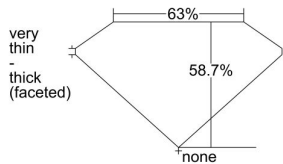

GIA®

FACSIMILE

GIA REPORT 6442244222

Verify this report at GIA.edu

GIA NATURAL DIAMOND DOSSIER®

August 03, 2022
GIA Report Number **6442244222**
Shape and Cutting Style ..... **Heart Brilliant**
Measurements ..... **5.80 x 6.81 x 4.00 mm**

GRADING RESULTS

Carat Weight ..... **0.90 carat**
Color Grade ..... **D**
Clarity Grade **VVS2**

ADDITIONAL GRADING INFORMATION

Polish ..... **Excellent**
Symmetry ..... **Very Good**
Fluorescence ..... **Medium Blue**
Clarity Characteristics..... **Pinpoint, Feather, Cavity, Indented**
Natural

Inscription(s): GIA 6442244222

PROPORTIONS

Profile not to actual proportions

GRADING SCALES

GIA COLOR SCALE		GIA CLARITY SCALE		
NEAR COLORLESS	D	VERY VERY SLIGHTLY INCLUDED	FLAWLESS	
	E		INTERNALLY FLAWLESS	
	F	VERY SLIGHTLY INCLUDED	VVS₁	
	G		VVS₂	
	H		VS₁	
	FAINT	I	SLIGHTLY INCLUDED	VS₂
		J		SI₁
		K	INCLUDED	SI₂
		L		I₁
		M		I₂
N		I₃		
LIGHT	O			
	P			
	Q			
	R			
	S			
	T			
	U			
	V			
	W			
	X			
	Y			
	Z