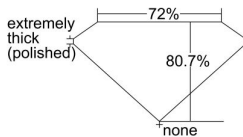

GIA®

FACSIMILE

GIA REPORT 6442254837

Verify this report at GIA.edu

GIA NATURAL DIAMOND DOSSIER®

August 05, 2022
GIA Report Number 6442254837
Shape and Cutting Style ..... Square Modified Brilliant
Measurements ..... 4.49 x 4.48 x 3.61 mm

GRADING RESULTS

Carat Weight ..... 0.70 carat
Color Grade I
Clarity Grade SI1

ADDITIONAL GRADING INFORMATION

Polish ..... Very Good
Symmetry ..... Good
Fluorescence ..... None
Clarity Characteristics..... Crystal, Feather, Cloud
Inscription(s): GIA 6442254837

PROPORTIONS

Profile not to actual proportions

GRADING SCALES

GIA COLOR SCALE		GIA CLARITY SCALE			
COLORLESS	D	VERY VERY SLIGHTLY INCLUDED	FLAWLESS		
	E		INTERNALLY FLAWLESS		
	F		VVS₁		
	NEAR COLORLESS	G	VERY SLIGHTLY INCLUDED	VVS₂	
		H		VS₁	
		FAINT	I	SLIGHTLY INCLUDED	VS₂
			J		SI₁
			K	INCLUDED	SI₂
	LIGHT	L	INCLUDED	I₁	
		M		I₂	
N		I₃			
O					
P					
Q					
R					
S					
T					
U					
V					
W					
X					
Y					
Z