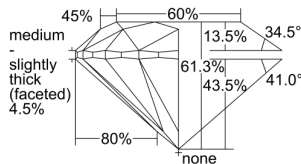

GIA®

FACSIMILE

GIA REPORT 6442276616

Verify this report at GIA.edu

GIA NATURAL DIAMOND DOSSIER®

August 19, 2022
GIA Report Number 6442276616
Shape and Cutting Style ..... Round Brilliant
Measurements ..... 4.93 - 4.96 x 3.03 mm

GRADING RESULTS

Carat Weight ..... 0.46 carat
Color Grade ..... D
Clarity Grade VVS2
Cut Grade ..... Excellent

ADDITIONAL GRADING INFORMATION

Polish ..... Excellent
Symmetry ..... Excellent
Fluorescence ..... Medium Blue
Clarity Characteristics..... Indented Natural
Inscription(s): GIA 6442276616

PROPORTIONS

Profile to actual proportions

GRADING SCALES

GIA COLOR SCALE	GIA CLARITY SCALE	GIA CUT SCALE	
D	FLAWLESS	EXCELLENT	
E	INTERNALLY FLAWLESS		
F		VVS₁	VERY GOOD
G	VVS₂		
H	VS₁	GOOD	
I	VS₂		
J	SI₁	FAIR	
K	SI₂		
L	I₁	POOR	
M	I₂		
N	I₃		
O			
P			
Q			
R			
S			
T			
U			
V			
W			
X			
Y			
Z