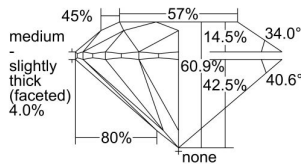

GIA®

FACSIMILE

GIA REPORT 6442320849

Verify this report at GIA.edu

GIA NATURAL DIAMOND DOSSIER®

August 09, 2022
GIA Report Number **6442320849**
Shape and Cutting Style ..... **Round Brilliant**
Measurements ..... **4.59 - 4.62 x 2.80 mm**

GRADING RESULTS

Carat Weight ..... **0.36 carat**
Color Grade ..... **I**
Clarity Grade **VS1**
Cut Grade ..... **Excellent**

ADDITIONAL GRADING INFORMATION

Polish ..... **Excellent**
Symmetry ..... **Excellent**
Fluorescence ..... **None**
Clarity Characteristics ..... **Feather**
Inscription(s): **GIA 6442320849**

PROPORTIONS

Profile to actual proportions

GRADING SCALES

GIA COLOR SCALE	GIA CLARITY SCALE	GIA CUT SCALE
COLOREDLESS	FLAWLESS	EXCELLENT
D	FLAWLESS	
E	FLAWLESS	VERY GOOD
F	FLAWLESS	
G	FLAWLESS	
H	FLAWLESS	
I	VVS₁	GOOD
J	VVS₂	
K	VS₁	FAIR
L	VS₂	
M	SI₁	
N	SI₂	POOR
O	I₁	
P	I₂	
Q	I₃	
R		
S		
T		
U		
V		
W		
X		
Y		
Z