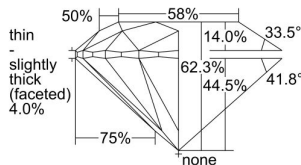

GIA®

FACSIMILE

GIA REPORT 6442323211

Verify this report at GIA.edu

GIA NATURAL DIAMOND DOSSIER®

August 09, 2022
GIA Report Number **6442323211**
Shape and Cutting Style ..... **Round Brilliant**
Measurements ..... **6.16 - 6.20 x 3.85 mm**

GRADING RESULTS

Carat Weight ..... **0.90 carat**
Color Grade ..... **J**
Clarity Grade **VS2**
Cut Grade ..... **Excellent**

ADDITIONAL GRADING INFORMATION

Polish ..... **Excellent**
Symmetry ..... **Excellent**
Fluorescence ..... **None**
Clarity Characteristics..... **Cloud, Crystal, Indented Natural**
Inscription(s): **GIA 6442323211**

PROPORTIONS

Profile to actual proportions

GRADING SCALES

GIA COLOR SCALE	GIA CLARITY SCALE	GIA CUT SCALE	
D	FLAWLESS	EXCELLENT	
E	INTERNALLY FLAWLESS		
F		VVS₁	VERY GOOD
G	VVS₂		
H	VS₁	GOOD	
I	VS₂		
J	SI₁	FAIR	
K	SI₂		
L	I₁	POOR	
M	I₂		
N	I₃		
O			
P			
Q			
R			
S			
T			
U			
V			
W			
X			
Y			
Z