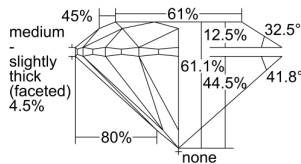

GIA®

FACSIMILE

GIA REPORT 6442336214

Verify this report at GIA.edu

GIA NATURAL DIAMOND DOSSIER®

August 10, 2022
GIA Report Number **6442336214**
Shape and Cutting Style ..... **Round Brilliant**
Measurements ..... **3.64 - 3.65 x 2.23 mm**

GRADING RESULTS

Carat Weight ..... **0.18 carat**
Color Grade ..... **D**
Clarity Grade **VS1**
Cut Grade ..... **Excellent**

ADDITIONAL GRADING INFORMATION

Polish ..... **Excellent**
Symmetry ..... **Excellent**
Fluorescence ..... **None**
Clarity Characteristics..... **Cloud, Pinpoint**
Inscription(s): **GIA 6442336214**

PROPORTIONS

Profile to actual proportions

GRADING SCALES

GIA COLOR SCALE	GIA CLARITY SCALE	GIA CUT SCALE
D	FLAWLESS	EXCELLENT
E	FLAWLESS	
F	INTERNALLY FLAWLESS	VERY GOOD
G	VVS₁	
H	VVS₂	GOOD
I	VS₁	
J	VS₂	FAIR
K	SI₁	
L	SI₂	POOR
M	I₁	
N	I₂	
O	I₃	
P		
Q		
R		
S		
T		
U		
V		
W		
X		
Y		
Z