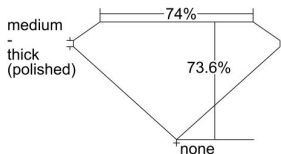

GIA®

FACSIMILE

GIA REPORT 6442388637

Verify this report at GIA.edu

GIA NATURAL DIAMOND DOSSIER®

August 17, 2022
GIA Report Number **6442388637**
Shape and Cutting Style ..... **Square Modified Brilliant**
Measurements ..... **4.60 x 4.55 x 3.35 mm**

GRADING RESULTS

Carat Weight ..... **0.60 carat**
Color Grade ..... **J**
Clarity Grade **VS1**

ADDITIONAL GRADING INFORMATION

Polish ..... **Excellent**
Symmetry ..... **Very Good**
Fluorescence ..... **Faint**
Clarity Characteristics ..... **Feather, Pinpoint**
Inscription(s): **GIA 6442388637**

PROPORTIONS

Profile not to actual proportions

GRADING SCALES

GIA COLOR SCALE		GIA CLARITY SCALE			
COLORLESS	D	VERY VERY SLIGHTLY INCLUDED	FLAWLESS		
	E		INTERNALLY FLAWLESS		
	F	VERY SLIGHTLY INCLUDED	VVS₁		
	G		VVS₂		
	H		VS₁		
	NEAR COLORLESS	I	SLIGHTLY INCLUDED	VS₂	
		J		SI₁	
		FAINT	K	INCLUDED	SI₂
			L		I₁
			M		I₂
VERT LIGHT	N	LIGHT	I₃		
	O				
	P				
	Q				
	R				
	S