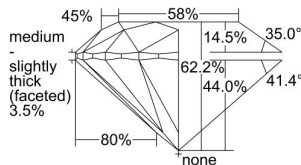

GIA®

FACSIMILE

GIA REPORT 6442389001

Verify this report at GIA.edu

GIA NATURAL DIAMOND DOSSIER®

August 17, 2022
GIA Report Number **6442389001**
Shape and Cutting Style ..... **Round Brilliant**
Measurements ..... **4.32 - 4.34 x 2.69 mm**

GRADING RESULTS

Carat Weight ..... **0.31 carat**
Color Grade ..... **H**
Clarity Grade **VVS1**
Cut Grade ..... **Excellent**

ADDITIONAL GRADING INFORMATION

Polish ..... **Excellent**
Symmetry ..... **Excellent**
Fluorescence ..... **Faint**
Clarity Characteristics ..... **Pinpoint**
Inscription(s): **GIA 6442389001**

PROPORTIONS

Profile to actual proportions