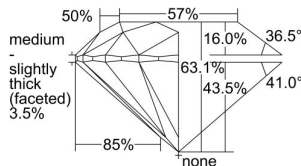

GIA®

FACSIMILE

GIA REPORT 6442395649

Verify this report at GIA.edu

GIA NATURAL DIAMOND DOSSIER®

August 17, 2022
GIA Report Number **6442395649**
Shape and Cutting Style ..... **Round Brilliant**
Measurements ..... **5.87 - 5.92 x 3.72 mm**

GRADING RESULTS

Carat Weight ..... **0.80 carat**
Color Grade ..... **G**
Clarity Grade **S11**
Cut Grade ..... **Excellent**

ADDITIONAL GRADING INFORMATION

Polish ..... **Excellent**
Symmetry ..... **Very Good**
Fluorescence ..... **None**
Clarity Characteristics..... **Crystal, Cloud, Feather, Knot**
Inscription(s): **GIA 6442395649**

PROPORTIONS

Profile to actual proportions