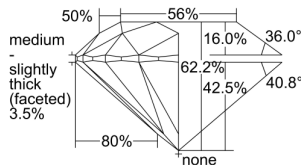

GIA®

FACSIMILE

GIA REPORT 6442420424

Verify this report at GIA.edu

GIA NATURAL DIAMOND DOSSIER®

August 22, 2022
GIA Report Number **6442420424**
Shape and Cutting Style ..... **Round Brilliant**
Measurements ..... **4.45 - 4.47 x 2.78 mm**

GRADING RESULTS

Carat Weight ..... **0.34 carat**
Color Grade ..... **I**
Clarity Grade **VS2**
Cut Grade ..... **Excellent**

ADDITIONAL GRADING INFORMATION

Polish ..... **Excellent**
Symmetry ..... **Excellent**
Fluorescence ..... **Strong Blue**
Clarity Characteristics ..... **Feather**
Inscription(s): **GIA 6442420424**

PROPORTIONS

Profile to actual proportions