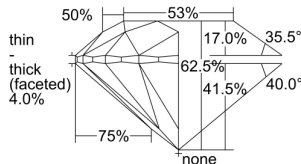

GIA®

FACSIMILE

GIA REPORT 6442453435

Verify this report at GIA.edu

GIA NATURAL DIAMOND DOSSIER®

August 23, 2022
GIA Report Number **6442453435**
Shape and Cutting Style ..... **Round Brilliant**
Measurements ..... **4.25 - 4.27 x 2.67 mm**

GRADING RESULTS

Carat Weight ..... **0.30 carat**
Color Grade ..... **H**
Clarity Grade **S11**
Cut Grade ..... **Very Good**

ADDITIONAL GRADING INFORMATION

Polish ..... **Excellent**
Symmetry ..... **Very Good**
Fluorescence ..... **None**
Clarity Characteristics..... **Crystal, Cloud, Feather**
Inscription(s): **GIA 6442453435**

PROPORTIONS

Profile to actual proportions

GRADING SCALES

GIA COLOR SCALE	GIA CLARITY SCALE	GIA CUT SCALE	
D	FLAWLESS	EXCELLENT	
E	INTERNALLY FLAWLESS		
F		VVS₁	VERY GOOD
G	VVS₂		
H	VS₁	GOOD	
I	VS₂		
J	S1₁	FAIR	
K	S1₂		
L	I₁	POOR	
M	I₂		
N	I₃		
O			
P			
Q			
R			
S			
T			
U			
V			
W			
X			
Y			
Z