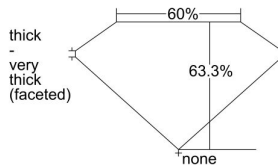

GIA®

FACSIMILE

GIA REPORT 6442462744

Verify this report at GIA.edu

GIA NATURAL DIAMOND DOSSIER®

August 25, 2022
GIA Report Number 6442462744
Shape and Cutting Style ..... Pear Brilliant
Measurements ..... 6.27 x 4.15 x 2.62 mm

GRADING RESULTS

Carat Weight ..... 0.40 carat
Color Grade ..... F
Clarity Grade VS2

ADDITIONAL GRADING INFORMATION

Polish ..... Excellent
Symmetry ..... Very Good
Fluorescence ..... None
Clarity Characteristics ..... Crystal, Cloud
Inscription(s): GIA 6442462744

PROPORTIONS

Profile not to actual proportions

GRADING SCALES

GIA COLOR SCALE		GIA CLARITY SCALE			
COLORLESS	D	VERY VERY SLIGHTLY INCLUDED	FLAWLESS		
	E		INTERNALLY FLAWLESS		
	F		VVS₁		
	G		VVS₂		
	NEAR COLORLESS		H	VERY SLIGHTLY INCLUDED	VS₁
			I		VS₂
			J		SI₁
	FAINT		K	SLIGHTLY INCLUDED	SI₂
			L		I₁
			M		I₂
N		I₃			
VERT LIGHT	O	INCLUDED			
	P				
	Q				
	R				
	S				
	T				
LIGHT	U				
	V				
	W				
	X				
Y					
Z