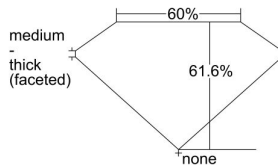

GIA®

FACSIMILE

GIA REPORT 6442464883

Verify this report at GIA.edu

GIA NATURAL DIAMOND DOSSIER®

August 25, 2022
GIA Report Number **6442464883**
Shape and Cutting Style ..... **Pear Brilliant**
Measurements ..... **6.29 x 4.12 x 2.54 mm**

GRADING RESULTS

Carat Weight ..... **0.38 carat**
Color Grade ..... **F**
Clarity Grade **VS2**

ADDITIONAL GRADING INFORMATION

Polish ..... **Very Good**
Symmetry ..... **Very Good**
Fluorescence ..... **None**
Clarity Characteristics ..... **Cloud**
Inscription(s): **GIA 6442464883**

PROPORTIONS

Profile not to actual proportions

GRADING SCALES

GIA COLOR SCALE		GIA CLARITY SCALE			
COLORLESS	D	VERY VERY SLIGHTLY INCLUDED	FLAWLESS		
	E		INTERNALLY FLAWLESS		
	F		VVS₁		
	NEAR COLORLESS	G	VERY SLIGHTLY INCLUDED	VVS₂	
		H		VS₁	
		FAINT	I	SLIGHTLY INCLUDED	VS₂
			J		SI₁
	K		SI₂		
	VERT LIGHT		L	INCLUDED	I₁
			M		I₂
N			I₃		
O					
P					
Q					
R					
LIGHT	S				
	T				
	U				
	V				
	W				
	X				
Y					
Z