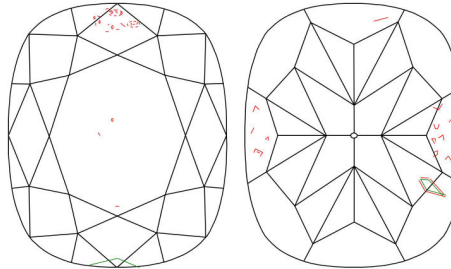

GIA NATURAL DIAMOND GRADING REPORT

August 28, 2022
 GIA Report Number 6442470145
 Shape and Cutting Style Cushion Modified Brilliant
 Measurements 7.28 x 5.86 x 4.08 mm

GRADING RESULTS

Carat Weight 1.51 carat
 Color Grade H
 Clarity Grade SI1

ADDITIONAL GRADING INFORMATION

Polish Very Good
 Symmetry Good
 Fluorescence None
 Inscription(s): GIA 6442470145

Comments: Additional clouds, pinpoints and surface graining are not shown.

PROPORTIONS

Profile not to actual proportions

CLARITY CHARACTERISTICS

KEY TO SYMBOLS*

-  Feather
-  Needle
-  Indented Natural
-  Natural
-  Cloud
-  Crystal

* Red symbols denote internal characteristics (inclusions). Green or black symbols denote external characteristics (blemishes). Diagram is an approximate representation of the diamond, and symbols shown indicate type, position, and approximate size of clarity characteristics. All clarity characteristics may not be shown. Details of finish are not shown.