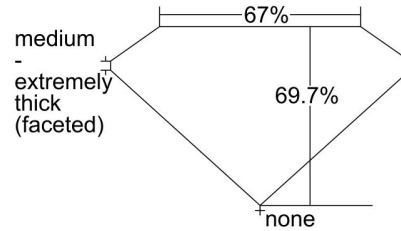

GIA NATURAL DIAMOND GRADING REPORT

August 28, 2022
 GIA Report Number 6442470145
 Shape and Cutting Style Cushion Modified Brilliant
 Measurements 7.28 x 5.86 x 4.08 mm

GRADING RESULTS

Carat Weight 1.51 carat
 Color Grade H
 Clarity Grade SI1

ADDITIONAL GRADING INFORMATION

Polish Very Good
 Symmetry Good
 Fluorescence None
 Inscription(s): GIA 6442470145

Comments: Additional clouds, pinpoints and surface graining are not shown.

PROPORTIONS

Profile not to actual proportions

CLARITY CHARACTERISTICS

KEY TO SYMBOLS*

-  Feather
-  Needle
-  Indented Natural
-  Natural
-  Cloud
-  Crystal

* Red symbols denote internal characteristics (inclusions). Green or black symbols denote external characteristics (blemishes). Diagram is an approximate representation of the diamond, and symbols shown indicate type, position, and approximate size of clarity characteristics. All clarity characteristics may not be shown. Details of finish are not shown.