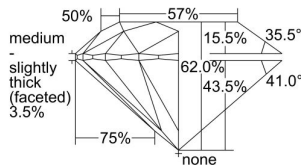

GIA®

FACSIMILE

GIA REPORT 6442479469

Verify this report at GIA.edu

GIA NATURAL DIAMOND DOSSIER®

August 26, 2022
GIA Report Number **6442479469**
Shape and Cutting Style ..... **Round Brilliant**
Measurements ..... **4.29 - 4.32 x 2.67 mm**

GRADING RESULTS

Carat Weight ..... **0.30 carat**
Color Grade ..... **K**
Clarity Grade **VS1**
Cut Grade ..... **Excellent**

ADDITIONAL GRADING INFORMATION

Polish ..... **Excellent**
Symmetry ..... **Excellent**
Fluorescence ..... **None**
Clarity Characteristics ..... **Feather, Pinpoint**
Inscription(s): **GIA 6442479469**

PROPORTIONS

Profile to actual proportions

GRADING SCALES

GIA COLOR SCALE	GIA CLARITY SCALE	GIA CUT SCALE
COLOURLESS	FLAWLESS	EXCELLENT
D	INTERNALLY FLAWLESS	
E	VVS₁	VERY GOOD
F		
G	VS₁	GOOD
H		
I	SI₁	FAIR
J		
K	I₁	POOR
L		
M	I₂	
N	I₃	
O		
P		
Q		
R		
S		
T		
U		
V		
W		
X		
Y		
Z