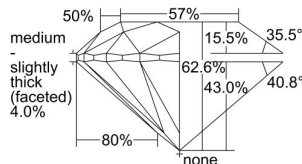

GIA®

FACSIMILE

GIA REPORT

6442494481

Verify this report at GIA.edu

GIA NATURAL DIAMOND DOSSIER®

August 26, 2022
GIA Report Number **6442494481**
Shape and Cutting Style ..... **Round Brilliant**
Measurements ..... **4.49 - 4.52 x 2.82 mm**

GRADING RESULTS

Carat Weight ..... **0.35 carat**
Color Grade ..... **F**
Clarity Grade **VVS2**
Cut Grade ..... **Excellent**

ADDITIONAL GRADING INFORMATION

Polish ..... **Excellent**
Symmetry ..... **Excellent**
Fluorescence ..... **None**
Clarity Characteristics..... **Pinpoint, Cloud, Internal Graining, Indented Natural**

Inscription(s): GIA 6442494481

PROPORTIONS

Profile to actual proportions

GRADING SCALES

GIA COLOR SCALE

COLORESS	D
	E
	F
	G
	H
	I
	J
NEAR COLORESS	K
	L
Faint	M
	N
	O
	P
VERY LIGHT	Q
	R
	S
	T
	U
	V
	W
	X
	Y
LIGHT	Z

GIA CLARITY SCALE

FLAWLESS	VERY VERY SLIGHTLY INCLUDED	VVS₁	VVS₂	VS₁	VS₂	SI₁	SI₂	I₁	I₂	I₃	
											INTERNALLY FLAWLESS

GIA CUT SCALE

EXCELLENT
VERY GOOD
GOOD
FAIR
POOR