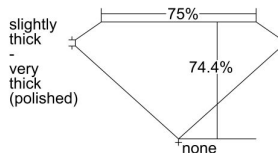

GIA®

FACSIMILE

GIA REPORT 6442495467

Verify this report at GIA.edu

GIA NATURAL DIAMOND DOSSIER®

August 26, 2022
GIA Report Number **6442495467**
Shape and Cutting Style ..... **Square Modified Brilliant**
Measurements ..... **4.68 x 4.48 x 3.33 mm**

GRADING RESULTS

Carat Weight ..... **0.61 carat**
Color Grade ..... **E**
Clarity Grade **S11**

ADDITIONAL GRADING INFORMATION

Polish ..... **Excellent**
Symmetry ..... **Very Good**
Fluorescence ..... **None**
Clarity Characteristics ..... **Crystal, Cloud**
Inscription(s): **GIA 6442495467**

PROPORTIONS

Profile not to actual proportions

GRADING SCALES

GIA COLOR SCALE		GIA CLARITY SCALE			
COLORLESS	D	VERY VERY SLIGHTLY INCLUDED	FLAWLESS		
	E		INTERNALLY FLAWLESS		
	F		VVS₁		
	NEAR COLORLESS	G	VVS₂		
		H	VERY SLIGHTLY INCLUDED	VS₁	
		I		VS₂	
		FAINT	J	SLIGHTLY INCLUDED	S1₁
			K		S1₂
	L		INCLUDED		I₁
	M			I₂	
VERT LIGHT	N		INCLUDED	I₃	
	O				
	P				
	Q				
	R				
LIGHT	S				
	T				
	U				
	V				
	W				
	X				
	Y				
	Z