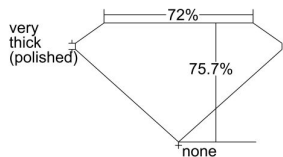

GIA®

FACSIMILE

GIA REPORT 6442534341

Verify this report at gia.edu

GIA NATURAL DIAMOND DOSSIER®

September 06, 2022
GIA Report Number **6442534341**
Shape and Cutting Style ..... **Square Modified Brilliant**
Measurements ..... **4.73 x 4.72 x 3.57 mm**

GRADING RESULTS

Carat Weight ..... **0.70 carat**
Color Grade ..... **L**
Clarity Grade **S11**

ADDITIONAL GRADING INFORMATION

Polish ..... **Very Good**
Symmetry ..... **Very Good**
Fluorescence ..... **None**
Clarity Characteristics ..... **Feather, Crystal**
Inscription(s): **GIA 6442534341**

PROPORTIONS

Profile not to actual proportions

GRADING SCALES

GIA COLOR SCALE		GIA CLARITY SCALE			
COLORLESS	D	VERY VERY SLIGHTLY INCLUDED	FLAWLESS		
	E		INTERNALLY FLAWLESS		
	F	VERY SLIGHTLY INCLUDED	VVS₁		
	G		VVS₂		
	H		VS₁		
	NEAR COLORLESS	I	SLIGHTLY INCLUDED	VS₂	
		J		S1₁	
		FAINT	K	INCLUDED	S1₂
			L		I₁
	M		I₂		
VERT LIGHT	N		INCLUDED	I₃	
	O				
	P				
	Q				
	R				
	S				
LIGHT	T				
	U				
	V				
	W				
	X				
	Y				
Z