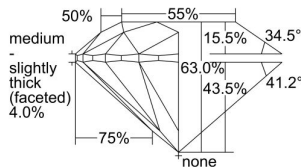

GIA®

FACSIMILE

GIA REPORT 6442549399

Verify this report at GIA.edu

GIA NATURAL DIAMOND DOSSIER®

September 01, 2022
GIA Report Number **6442549399**
Shape and Cutting Style ..... **Round Brilliant**
Measurements ..... **5.11 - 5.15 x 3.23 mm**

GRADING RESULTS

Carat Weight ..... **0.52 carat**
Color Grade ..... **J**
Clarity Grade **S11**
Cut Grade ..... **Excellent**

ADDITIONAL GRADING INFORMATION

Polish ..... **Excellent**
Symmetry ..... **Excellent**
Fluorescence ..... **None**
Clarity Characteristics ..... **Crystal, Cloud**
Inscription(s): **GIA 6442549399**

PROPORTIONS

Profile to actual proportions

GRADING SCALES

GIA COLOR SCALE	GIA CLARITY SCALE	GIA CUT SCALE
COLOURLESS	FLAWLESS	EXCELLENT
D	INTERNALLY FLAWLESS	
E	VVS₁	VERY GOOD
F		
G	VS₁	GOOD
H		
I	SI₁	FAIR
J		
K	I₁	POOR
L		
M	I₂	
N	I₃	
O		
P		
Q		
R		
S		
T		
U		
V		
W		
X		
Y		
Z