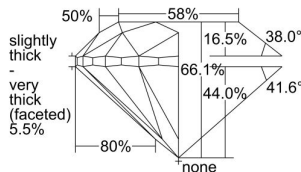

GIA®

FACSIMILE

GIA REPORT 6442565521

Verify this report at GIA.edu

GIA NATURAL DIAMOND DOSSIER®

September 05, 2022
GIA Report Number **6442565521**
Shape and Cutting Style ..... **Round Brilliant**
Measurements ..... **4.89 - 4.94 x 3.25 mm**

GRADING RESULTS

Carat Weight ..... **0.50 carat**
Color Grade ..... **L**
Clarity Grade **VS1**
Cut Grade ..... **Good**

ADDITIONAL GRADING INFORMATION

Polish ..... **Excellent**
Symmetry ..... **Very Good**
Fluorescence ..... **Strong Blue**
Clarity Characteristics.....**Crystal, Indented Natural, Pinpoint**
Inscription(s): **GIA 6442565521**

PROPORTIONS

Profile to actual proportions

GRADING SCALES

GIA COLOR SCALE

COLORLESS	D
	E
	F
	G
	H
	I
	J
NEAR COLORLESS	K
	L
Faint	M
	N
	O
	P
Very Light	Q
	R
	S
	T
	U
	V
Light	W
	X
	Y
	Z

GIA CLARITY SCALE

FLAWLESS	VERY VERY SLIGHTLY INCLUDED	VVS₁	VVS₂	VS₁	VS₂	SLIGHTLY SLIGHTLY INCLUDED	SI₁	SI₂	I₁	I₂	I₃	
												INTERNAL FLAWLESS

GIA CUT SCALE

EXCELLENT
VERY GOOD
GOOD
FAIR
POOR