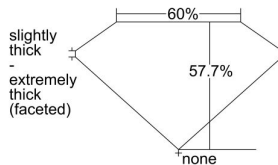

GIA®

FACSIMILE

GIA REPORT 6442572893

Verify this report at GIA.edu

GIA NATURAL DIAMOND DOSSIER®

September 05, 2022
GIA Report Number 6442572893
Shape and Cutting Style ..... Heart Brilliant
Measurements ..... 5.32 x 6.26 x 3.61 mm

GRADING RESULTS

Carat Weight ..... 0.71 carat
Color Grade ..... D
Clarity Grade SI1

ADDITIONAL GRADING INFORMATION

Polish ..... Excellent
Symmetry ..... Excellent
Fluorescence ..... Faint
Clarity Characteristics ..... Crystal, Feather
Inscription(s): GIA 6442572893

PROPORTIONS

Profile not to actual proportions

GRADING SCALES

GIA COLOR SCALE		GIA CLARITY SCALE	
COLORLESS	D	VERY VERY SLIGHTLY INCLUDED	FLAWLESS
	E		INTERNALLY FLAWLESS
	F		VVS₁
	G		VVS₂
	H		VS₁
	I		VS₂
	J		SI₁
	K		SI₂
	L		I₁
	M		I₂
NEAR COLORLESS	N	SLIGHTLY INCLUDED	I₃
	O		
	P		
	Q		
FAINT	R		
	S		
	T		
	U		
VERT LIGHT	V		
	W		
	X		
	Y		
LIGHT	Z