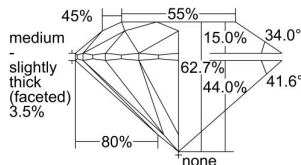

GIA®

FACSIMILE

GIA REPORT 6442604234

Verify this report at GIA.edu

GIA NATURAL DIAMOND DOSSIER®

September 07, 2022
GIA Report Number **6442604234**
Shape and Cutting Style ..... **Round Brilliant**
Measurements ..... **3.91 - 3.94 x 2.46 mm**

GRADING RESULTS

Carat Weight ..... **0.23 carat**
Color Grade ..... **E**
Clarity Grade **VS1**
Cut Grade ..... **Excellent**

ADDITIONAL GRADING INFORMATION

Polish ..... **Excellent**
Symmetry ..... **Excellent**
Fluorescence ..... **None**
Clarity Characteristics ..... **Cloud, Indented Natural**
Inscription(s): **GIA 6442604234**

PROPORTIONS

Profile to actual proportions