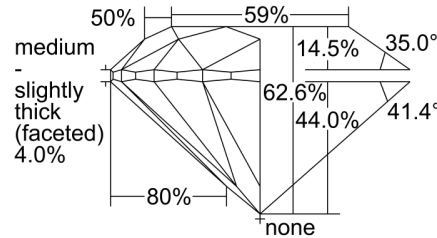

GIA NATURAL DIAMOND GRADING REPORT

 September 14, 2022
 GIA Report Number **6442662766**
 Shape and Cutting Style **Round Brilliant**
 Measurements **7.19 - 7.25 x 4.52 mm**
GRADING RESULTS

 Carat Weight **1.45 carat**
 Color Grade **H**
 Clarity Grade **VVS2**
 Cut Grade **Excellent**
ADDITIONAL GRADING INFORMATION

 Polish **Excellent**
 Symmetry **Excellent**
 Fluorescence **None**
 Inscription(s): **GIA 6442662766**
PROPORTIONS

Profile to actual proportions

CLARITY CHARACTERISTICS

KEY TO SYMBOLS*

-  Feather
-  Cloud

* Red symbols denote internal characteristics (inclusions). Green or black symbols denote external characteristics (blemishes). Diagram is an approximate representation of the diamond, and symbols shown indicate type, position, and approximate size of clarity characteristics. All clarity characteristics may not be shown. Details of finish are not shown.