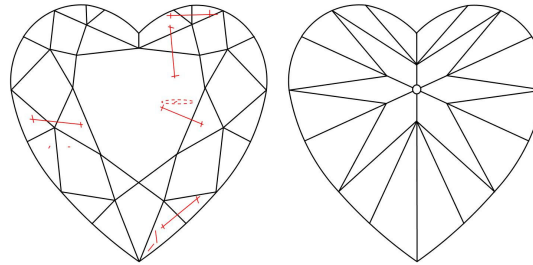

CLARITY CHARACTERISTICS

KEY TO SYMBOLS*

- Twinning Wisp
- Cloud
- Feather
- Needle

* Red symbols denote internal characteristics (inclusions). Green or black symbols denote external characteristics (blemishes). Diagram is an approximate representation of the diamond, and symbols shown indicate type, position, and approximate size of clarity characteristics. All clarity characteristics may not be shown. Details of finish are not shown.

GRADING SCALES

GIA COLOR SCALE

COLOURLESS	D
	E
	F
NEAR COLOURLESS	G
	H
	I
FAINT	J
	K
	L
VERY LIGHT	M
	N
	O
LIGHT	P
	Q
	R
	S
	T
	U
	V
W	
X	
Y	
Z	

GIA CLARITY SCALE

reportcheck.gia.edu

The results documented in this report refer only to the diamond described, and were obtained using the techniques and equipment available to GIA at the time of examination. This report is not a guarantee or valuation. For additional information and important limitations and disclaimers, please see GIA.edu/terms or call +1 800 421 7250 or +1 760 603 4500. ©2022 Gemological Institute of America, Inc.

THE SECURITY FEATURES IN THIS DOCUMENT, INCLUDING THE HOLOGRAM, SECURITY SCREEN AND MICROPRINT LINES, IN ADDITION TO THOSE NOT LISTED, EXCEED DOCUMENT SECURITY INDUSTRY GUIDELINES.