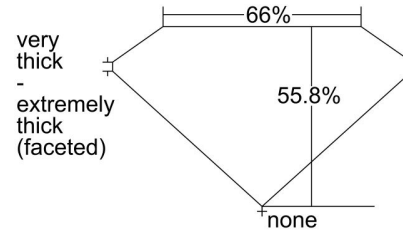

GIA NATURAL DIAMOND GRADING REPORT

September 15, 2022

GIA Report Number 6442671467

Shape and Cutting Style ..... Heart Brilliant

Measurements ..... 6.24 x 6.64 x 3.70 mm

GRADING RESULTS

Carat Weight ..... 1.01 carat

Color Grade ..... H

Clarity Grade SI1

ADDITIONAL GRADING INFORMATION

Polish ..... Excellent

Symmetry ..... Very Good

Fluorescence ..... None

Inscription(s): GIA 6442671467

Comments: Additional twinning wisps, additional clouds, pinpoints and surface graining are not shown.

PROPORTIONS

Profile not to actual proportions