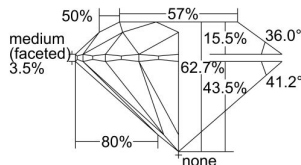

GIA®

FACSIMILE

GIA REPORT 6442722292

Verify this report at GIA.edu

GIA NATURAL DIAMOND DOSSIER®

September 22, 2022
GIA Report Number **6442722292**
Shape and Cutting Style ..... **Round Brilliant**
Measurements ..... **3.68 - 3.70 x 2.31 mm**

GRADING RESULTS

Carat Weight ..... **0.19 carat**
Color Grade ..... **D**
Clarity Grade **VVS2**
Cut Grade ..... **Excellent**

ADDITIONAL GRADING INFORMATION

Polish ..... **Excellent**
Symmetry ..... **Excellent**
Fluorescence ..... **None**
Clarity Characteristics..... **Feather, Pinpoint, Indented Natural**
Inscription(s): **GIA 6442722292**

PROPORTIONS

Profile to actual proportions

GRADING SCALES

GIA COLOR SCALE	GIA CLARITY SCALE	GIA CUT SCALE	
D	FLAWLESS	EXCELLENT	
E	INTERNALLY FLAWLESS		
F		VVS₁	VERY GOOD
G	VVS₂		
H	VS₁	GOOD	
I	VS₂		
J	SI₁	FAIR	
K	SI₂		
L	I₁	POOR	
M	I₂		
N	I₃		
O			
P			
Q			
R			
S			
T			
U			
V			
W			
X			
Y			
Z