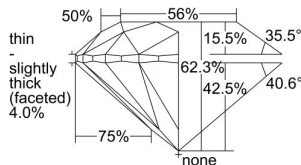

GIA®

FACSIMILE

GIA REPORT 6442730024

Verify this report at GIA.edu

GIA NATURAL DIAMOND DOSSIER®

September 21, 2022
GIA Report Number **6442730024**
Shape and Cutting Style ..... **Round Brilliant**
Measurements ..... **5.61 - 5.68 x 3.52 mm**

GRADING RESULTS

Carat Weight ..... **0.70 carat**
Color Grade ..... **H**
Clarity Grade **S11**
Cut Grade ..... **Excellent**

ADDITIONAL GRADING INFORMATION

Polish ..... **Very Good**
Symmetry ..... **Very Good**
Fluorescence ..... **None**
Clarity Characteristics ..... **Feather, Cloud**
Inscription(s): **GIA 6442730024**

PROPORTIONS

GRADING SCALES

GIA COLOR SCALE	GIA CLARITY SCALE	GIA CUT SCALE	
D	FLAWLESS	EXCELLENT	
E	INTERNALLY FLAWLESS		
F		VVS₁	VERY GOOD
G	VVS₂		
H	VS₁	GOOD	
I	VS₂		
J	S1₁	FAIR	
K	S1₂		
L	I₁	POOR	
M	I₂		
N	I₃		
O			
P			
Q			
R			
S			
T			
U			
V			
W			
X			
Y			
Z