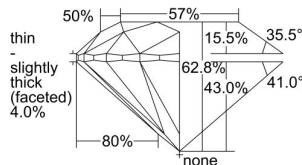

GIA®

FACSIMILE

GIA REPORT

6442738014

Verify this report at GIA.edu

GIA NATURAL DIAMOND DOSSIER®

September 22, 2022
GIA Report Number **6442738014**
Shape and Cutting Style ..... **Round Brilliant**
Measurements ..... **5.35 - 5.38 x 3.37 mm**

GRADING RESULTS

Carat Weight ..... **0.60 carat**
Color Grade ..... **G**
Clarity Grade **S11**
Cut Grade ..... **Excellent**

ADDITIONAL GRADING INFORMATION

Polish ..... **Excellent**
Symmetry ..... **Excellent**
Fluorescence ..... **None**
Clarity Characteristics ..... **Cloud, Feather**
Inscription(s): **GIA 6442738014**

PROPORTIONS

GRADING SCALES

GIA COLOR SCALE

COLORED	D
	E
	F
	G
	H
	I
	J
NEAR COLORLESS	K
	L
	M
Faint	N
	O
	P
	R
	S
	T
	U
	V
	W
	X
	Y
Light	Z

GIA CLARITY SCALE

FLAWLESS	VERY VERY SLIGHTLY INCLUDED	VVS₁	VVS₂	VS₁	VS₂	S1₁	S1₂	I₁	I₂	I₃	
											INTERNAL FLAWLESS

GIA CUT SCALE

EXCELLENT
VERY GOOD
GOOD
FAIR
POOR