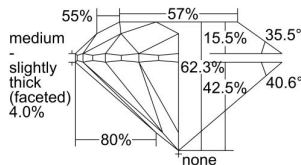

GIA®

FACSIMILE

GIA REPORT 6442742873

Verify this report at GIA.edu

GIA NATURAL DIAMOND DOSSIER®

September 20, 2022
GIA Report Number **6442742873**
Shape and Cutting Style ..... **Round Brilliant**
Measurements ..... **3.88 - 3.90 x 2.43 mm**

GRADING RESULTS

Carat Weight ..... **0.23 carat**
Color Grade ..... **E**
Clarity Grade **VS1**
Cut Grade ..... **Excellent**

ADDITIONAL GRADING INFORMATION

Polish ..... **Very Good**
Symmetry ..... **Excellent**
Fluorescence ..... **Faint**
Clarity Characteristics ..... **Crystal, Pinpoint**
Inscription(s): **GIA 6442742873**

PROPORTIONS

Profile to actual proportions

GRADING SCALES

GIA COLOR SCALE	GIA CLARITY SCALE	GIA CUT SCALE	
D	FLAWLESS	EXCELLENT	
E	INTERNALLY FLAWLESS		
F		VVS₁	VERY GOOD
G	VVS₂		
H	VS₁	GOOD	
I	VS₂		
J	SI₁	FAIR	
K	SI₂		
L	I₁	POOR	
M	I₂		
N	I₃		
O			
P			
Q			
R			
S			
T			
U			
V			
W			
X			
Y			
Z