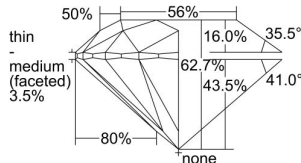

GIA®

FACSIMILE

GIA REPORT 6442744295

Verify this report at GIA.edu

GIA NATURAL DIAMOND DOSSIER®

September 20, 2022
GIA Report Number **6442744295**
Shape and Cutting Style ..... **Round Brilliant**
Measurements ..... **3.93 - 3.96 x 2.47 mm**

GRADING RESULTS

Carat Weight ..... **0.23 carat**
Color Grade ..... **J**
Clarity Grade **VS1**
Cut Grade ..... **Excellent**

ADDITIONAL GRADING INFORMATION

Polish ..... **Excellent**
Symmetry ..... **Excellent**
Fluorescence ..... **None**
Clarity Characteristics..... **Crystal, Cloud, Needle, Pinpoint**
Inscription(s): **GIA 6442744295**

PROPORTIONS

Profile to actual proportions

GRADING SCALES

GIA COLOR SCALE	GIA CLARITY SCALE	GIA CUT SCALE
COLOURLESS	FLAWLESS	EXCELLENT
D	INTERNALLY FLAWLESS	
E	VVS₁	VERY GOOD
F		
G	VVS₂	
H	VS₁	GOOD
I		
J	VS₂	
K	SI₁	FAIR
L		
M	SI₂	
N	I₁	POOR
O		
P	I₂	
Q	I₃	
R		
S		
T		
U		
V		
W		
X		
Y		
Z