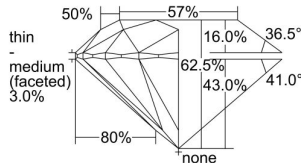

GIA®

FACSIMILE

GIA REPORT 6442764009

Verify this report at GIA.edu

GIA NATURAL DIAMOND DOSSIER®

September 27, 2022
GIA Report Number **6442764009**
Shape and Cutting Style ..... **Round Brilliant**
Measurements ..... **4.29 - 4.31 x 2.69 mm**

GRADING RESULTS

Carat Weight ..... **0.30 carat**
Color Grade ..... **E**
Clarity Grade **VS1**
Cut Grade ..... **Excellent**

ADDITIONAL GRADING INFORMATION

Polish ..... **Very Good**
Symmetry ..... **Excellent**
Fluorescence ..... **None**
Clarity Characteristics..... **Indented Natural, Cloud, Pinpoint**
Inscription(s): **GIA 6442764009**

PROPORTIONS

GRADING SCALES

GIA COLOR SCALE	GIA CLARITY SCALE	GIA CUT SCALE	
D	FLAWLESS	EXCELLENT	
E	INTERNALLY FLAWLESS		
F		VVS₁	VERY GOOD
G	VVS₂		
H	VS₁	GOOD	
I	VS₂		
J	SI₁	FAIR	
K	SI₂		
L	I₁	POOR	
M	I₂		
N	I₃		
O			
P			
Q			
R			
S			
T			
U			
V			
W			
X			
Y			
Z