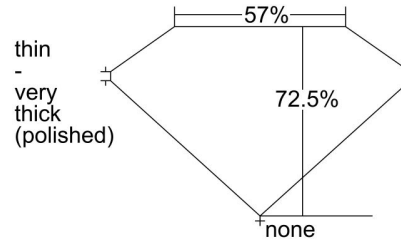

GIA NATURAL DIAMOND GRADING REPORT

September 26, 2022

GIA Report Number 6442776250

Shape and Cutting Style Emerald Cut

Measurements 6.12 x 4.76 x 3.45 mm

GRADING RESULTS

Carat Weight 1.00 carat

Color Grade G

Clarity Grade SI1

ADDITIONAL GRADING INFORMATION

Polish Excellent

Symmetry Good

Fluorescence None

Inscription(s): GIA 6442776250

Comments: Pinpoints are not shown.

PROPORTIONS

Profile not to actual proportions

CLARITY CHARACTERISTICS

KEY TO SYMBOLS*

- Crystal
- ◡ Indented Natural
- ∩ Feather
- △ Natural
- ☉ Cloud
- ∖ Needle

* Red symbols denote internal characteristics (inclusions). Green or black symbols denote external characteristics (blemishes). Diagram is an approximate representation of the diamond, and symbols shown indicate type, position, and approximate size of clarity characteristics. All clarity characteristics may not be shown. Details of finish are not shown.