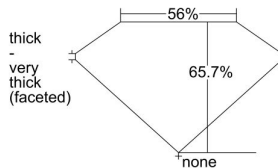

GIA®

FACSIMILE

GIA REPORT 6442777241

Verify this report at GIA.edu

GIA NATURAL DIAMOND DOSSIER®

September 26, 2022
GIA Report Number **6442777241**
Shape and Cutting Style ..... **Pear Brilliant**
Measurements ..... **7.31 x 4.87 x 3.20 mm**

GRADING RESULTS

Carat Weight ..... **0.70 carat**
Color Grade ..... **E**
Clarity Grade **VVS1**

ADDITIONAL GRADING INFORMATION

Polish ..... **Very Good**
Symmetry ..... **Very Good**
Fluorescence ..... **None**
Clarity Characteristics..... **Cloud, Pinpoint, Feather, Indented**
Natural

Inscription(s): GIA 6442777241

PROPORTIONS

Profile not to actual proportions

GRADING SCALES

GIA COLOR SCALE		GIA CLARITY SCALE			
COLORLESS	D	VERY VERY SLIGHTLY INCLUDED	FLAWLESS		
	E		INTERNALLY FLAWLESS		
	F		VVS₁		
	G		VVS₂		
	NEAR COLORLESS	H	VERY SLIGHTLY INCLUDED	VS₁	
		I		VS₂	
		FAINT	J	SLIGHTLY INCLUDED	S₁
			K		S₂
	L		I₁		
	VERT LIGHT		M	INCLUDED	I₂
N			I₃		
O					
P					
LIGHT	Q				
	R				
	S				
	T				
	U				
	V				
	W				
	X				
	Y				
	Z