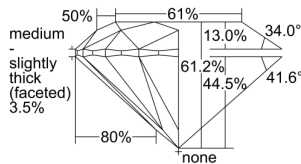

GIA®

FACSIMILE

GIA REPORT

6442779722

Verify this report at GIA.edu

GIA NATURAL DIAMOND DOSSIER®

October 06, 2022
GIA Report Number **6442779722**
Shape and Cutting Style ..... **Round Brilliant**
Measurements ..... **6.31 - 6.33 x 3.86 mm**

GRADING RESULTS

Carat Weight ..... **0.95 carat**
Color Grade ..... **K**
Clarity Grade **VS1**
Cut Grade ..... **Excellent**

ADDITIONAL GRADING INFORMATION

Polish ..... **Excellent**
Symmetry ..... **Very Good**
Fluorescence ..... **Faint**
Clarity Characteristics..... **Feather, Indented Natural, Pinpoint**
Inscription(s): **GIA 6442779722**

PROPORTIONS

Profile to actual proportions

GRADING SCALES

GIA COLOR SCALE	GIA CLARITY SCALE	GIA CUT SCALE
D	FLAWLESS	EXCELLENT
E	INTERNALLY FLAWLESS	
F	VVS₁	VERY GOOD
G		
H	VS₁	GOOD
I		
J	VS₂	FAIR
K		
L	SI₁	POOR
M		
N	I₁	
O		
P	I₂	
Q		
R	I₃	
S		
T		
U		
V		
W		
X		
Y		
Z