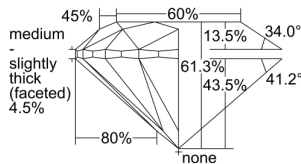

GIA®

FACSIMILE

GIA REPORT 6442781869

Verify this report at GIA.edu

GIA NATURAL DIAMOND DOSSIER®

September 23, 2022
GIA Report Number **6442781869**
Shape and Cutting Style ..... **Round Brilliant**
Measurements ..... **5.05 - 5.09 x 3.11 mm**

GRADING RESULTS

Carat Weight ..... **0.50 carat**
Color Grade ..... **E**
Clarity Grade **VS2**
Cut Grade ..... **Excellent**

ADDITIONAL GRADING INFORMATION

Polish ..... **Excellent**
Symmetry ..... **Excellent**
Fluorescence ..... **None**
Clarity Characteristics ..... **Feather, Cloud**
Inscription(s): **GIA 6442781869**

PROPORTIONS

Profile to actual proportions

GRADING SCALES

GIA COLOR SCALE	GIA CLARITY SCALE	GIA CUT SCALE	
D	FLAWLESS	EXCELLENT	
E	INTERNALLY FLAWLESS		
F		VVS₁	VERY GOOD
G	VVS₂		
H	VS₁	GOOD	
I	VS₂		
J	SI₁	FAIR	
K	SI₂		
L	I₁	POOR	
M			
N			
O	I₂		
P			
Q	I₃		
R			
S			
T			
U			
V			
W			
X			
Y			
Z