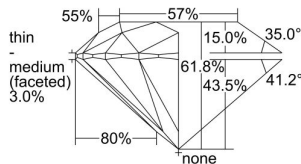

GIA®

FACSIMILE

GIA REPORT 6442788873

Verify this report at GIA.edu

GIA NATURAL DIAMOND DOSSIER®

September 23, 2022
GIA Report Number **6442788873**
Shape and Cutting Style ..... **Round Brilliant**
Measurements ..... **3.99 - 4.01 x 2.47 mm**

GRADING RESULTS

Carat Weight ..... **0.24 carat**
Color Grade ..... **I**
Clarity Grade **VVS1**
Cut Grade ..... **Excellent**

ADDITIONAL GRADING INFORMATION

Polish ..... **Excellent**
Symmetry ..... **Excellent**
Fluorescence ..... **None**
Clarity Characteristics..... **Pinpoint, Cloud, Surface Graining**
Inscription(s): **GIA 6442788873**

PROPORTIONS

Profile to actual proportions