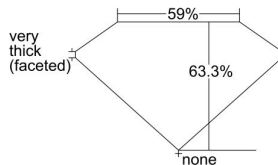

GIA®

FACSIMILE

GIA REPORT 6442814244

Verify this report at GIA.edu

GIA NATURAL DIAMOND DOSSIER®

October 17, 2022
GIA Report Number 6442814244
Shape and Cutting Style ..... Oval Brilliant
Measurements ..... 7.02 x 4.82 x 3.06 mm

GRADING RESULTS

Carat Weight ..... 0.70 carat
Color Grade ..... G
Clarity Grade VS1

ADDITIONAL GRADING INFORMATION

Polish ..... Excellent
Symmetry ..... Very Good
Fluorescence ..... None
Clarity Characteristics ..... Crystal, Feather, Pinpoint
Inscription(s): GIA 6442814244

PROPORTIONS

Profile not to actual proportions

GRADING SCALES

GIA COLOR SCALE		GIA CLARITY SCALE			
COLORLESS	D	NEAR COLORLESS	FLAWLESS		
	E		INTERNALLY FLAWLESS		
	F		VERY VERY SLIGHTLY INCLUDED	VVS₁	
	G			VVS₂	
	H		VERY SLIGHTLY INCLUDED	VS₁	
	I			VS₂	
	J			SLIGHTLY INCLUDED	SI₁
	K		SI₂		
	FAINT		L	VERTICALLY INCLUDED	I₁
			M		I₂
N		I₃			
O			INCLUDED		
P					
Q					
R					
S					
LIGHT	T				
	U				
	V				
	W				
	X				
Y					
Z