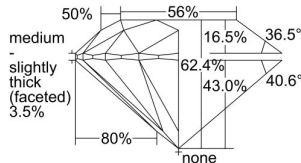

GIA®

FACSIMILE

GIA REPORT 6442826536

Verify this report at GIA.edu

GIA NATURAL DIAMOND DOSSIER®

September 29, 2022
GIA Report Number **6442826536**
Shape and Cutting Style ..... **Round Brilliant**
Measurements ..... **5.30 - 5.34 x 3.32 mm**

GRADING RESULTS

Carat Weight ..... **0.58 carat**
Color Grade ..... **H**
Clarity Grade **VVS1**
Cut Grade ..... **Excellent**

ADDITIONAL GRADING INFORMATION

Polish ..... **Excellent**
Symmetry ..... **Excellent**
Fluorescence ..... **None**
Clarity Characteristics ..... **Pinpoint, Feather**
Inscription(s): **GIA 6442826536**

PROPORTIONS

Profile to actual proportions