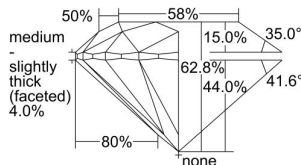

GIA®

FACSIMILE

GIA REPORT 6442851263

Verify this report at GIA.edu

GIA NATURAL DIAMOND DOSSIER®

September 29, 2022
GIA Report Number **6442851263**
Shape and Cutting Style ..... **Round Brilliant**
Measurements ..... **5.03 - 5.07 x 3.18 mm**

GRADING RESULTS

Carat Weight ..... **0.50 carat**
Color Grade ..... **G**
Clarity Grade **S12**
Cut Grade ..... **Excellent**

ADDITIONAL GRADING INFORMATION

Polish ..... **Excellent**
Symmetry ..... **Excellent**
Fluorescence ..... **None**
Clarity Characteristics ..... **Cloud, Feather, Crystal**
Inscription(s): **GIA 6442851263**

PROPORTIONS

Profile to actual proportions

GRADING SCALES

GIA COLOR SCALE	GIA CLARITY SCALE	GIA CUT SCALE	
D	FLAWLESS	EXCELLENT	
E	INTERNALLY FLAWLESS		
F		VVS₁	VERY GOOD
G	VVS₂		
H	VS₁	GOOD	
I	VS₂		
J	S1₁	FAIR	
K	S1₂		
L	I₁	POOR	
M	I₂		
N	I₃		
O			
P			
Q			
R			
S			
T			
U			
V			
W			
X			
Y			
Z