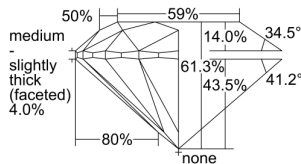

GIA®

FACSIMILE

GIA REPORT 6442853778

Verify this report at GIA.edu

GIA NATURAL DIAMOND DOSSIER®

September 30, 2022
GIA Report Number **6442853778**
Shape and Cutting Style ..... **Round Brilliant**
Measurements ..... **5.47 - 5.50 x 3.36 mm**

GRADING RESULTS

Carat Weight ..... **0.62 carat**
Color Grade ..... **G**
Clarity Grade **S12**
Cut Grade ..... **Excellent**

ADDITIONAL GRADING INFORMATION

Polish ..... **Excellent**
Symmetry ..... **Excellent**
Fluorescence ..... **None**
Clarity Characteristics ..... **Cloud, Feather, Crystal**
Inscription(s): **GIA 6442853778**

PROPORTIONS

Profile to actual proportions

GRADING SCALES

GIA COLOR SCALE	GIA CLARITY SCALE	GIA CUT SCALE	
D	FLAWLESS	EXCELLENT	
E	INTERNALLY FLAWLESS		
F		VVS₁	VERY GOOD
G	VVS₂		
H	VS₁	GOOD	
I	VS₂		
J	S1₁	FAIR	
K	S1₂		
L	I₁	POOR	
M	I₂		
N	I₃		
O			
P			
Q			
R			
S			
T			
U			
V			
W			
X			
Y			
Z