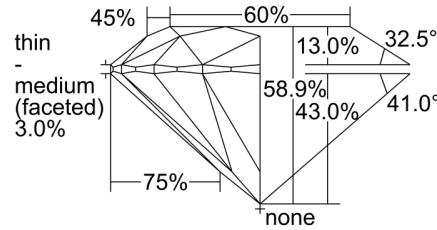

GIA REPORT
6442857233

Verify this report at GIA.edu

FACSIMILE

This is a digital representation of the original GIA Report. This representation might not be accepted in lieu of the original GIA Report in certain circumstances. The original GIA Report includes certain security features which are not reproducible on this facsimile.

GIA NATURAL DIAMOND GRADING REPORT

October 21, 2022
GIA Report Number 6442857233
Shape and Cutting Style ..... Round Brilliant
Measurements ..... 6.30 - 6.34 x 3.73 mm

GRADING RESULTS

Carat Weight ..... 0.90 carat
Color Grade ..... K
Clarity Grade VVS2
Cut Grade ..... Excellent

ADDITIONAL GRADING INFORMATION

Polish ..... Excellent
Symmetry ..... Excellent
Fluorescence ..... Faint
Inscription(s): GIA 6442857233

PROPORTIONS

Profile to actual proportions