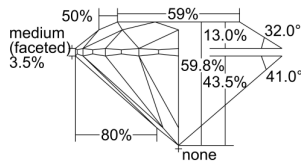

GIA®

FACSIMILE

GIA REPORT 6442882871

Verify this report at GIA.edu

GIA NATURAL DIAMOND DOSSIER®

October 07, 2022
GIA Report Number **6442882871**
Shape and Cutting Style ..... **Round Brilliant**
Measurements ..... **4.55 - 4.58 x 2.73 mm**

GRADING RESULTS

Carat Weight ..... **0.34 carat**
Color Grade ..... **E**
Clarity Grade **VVS1**
Cut Grade ..... **Excellent**

ADDITIONAL GRADING INFORMATION

Polish ..... **Excellent**
Symmetry ..... **Excellent**
Fluorescence ..... **None**
Clarity Characteristics ..... **Feather**
Inscription(s): **GIA 6442882871**

PROPORTIONS

Profile to actual proportions

GRADING SCALES

GIA COLOR SCALE	GIA CLARITY SCALE	GIA CUT SCALE	
D	FLAWLESS	EXCELLENT	
E	INTERNALLY FLAWLESS		
F		VVS₁	VERY GOOD
G	VVS₂		
H	VS₁	GOOD	
I	VS₂		
J	SI₁	FAIR	
K	SI₂		
L	I₁	POOR	
M	I₂		
N	I₃		
O			
P			
Q			
R			
S			
T			
U			
V			
W			
X			
Y			
Z