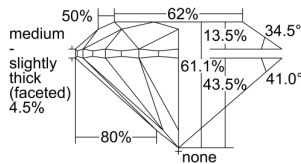

GIA®

FACSIMILE

GIA REPORT 6442886830

Verify this report at GIA.edu

GIA NATURAL DIAMOND DOSSIER®

October 04, 2022
GIA Report Number **6442886830**
Shape and Cutting Style ..... **Round Brilliant**
Measurements ..... **5.09 - 5.13 x 3.12 mm**

GRADING RESULTS

Carat Weight ..... **0.51 carat**
Color Grade ..... **H**
Clarity Grade **S12**
Cut Grade ..... **Excellent**

ADDITIONAL GRADING INFORMATION

Polish ..... **Excellent**
Symmetry ..... **Excellent**
Fluorescence ..... **None**
Clarity Characteristics ..... **Crystal**
Inscription(s): **GIA 6442886830**

PROPORTIONS

Profile to actual proportions

GRADING SCALES

GIA COLOR SCALE

COLOURESS	D
	E
	F
	G
	H
	I
	J
NEAR COLOURESS	K
	L
FAINT	M
	N
	O
	P
	R
	S
	T
	U
	V
	W
	X
	Y
LIGHT	Z

GIA CLARITY SCALE

FLAWLESS	VERY VERY SLIGHTLY INCLUDED	VVS₁	VVS₂	VS₁	VS₂	SI₁	SI₂	I₁	I₂	I₃	
											INTERNAL FLAWLESS

GIA CUT SCALE

EXCELLENT
VERY GOOD
GOOD
FAIR
POOR