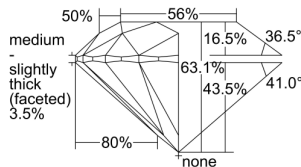

GIA®

FACSIMILE

GIA REPORT 6442892364

Verify this report at GIA.edu

GIA NATURAL DIAMOND DOSSIER®

October 06, 2022
GIA Report Number **6442892364**
Shape and Cutting Style ..... **Round Brilliant**
Measurements ..... **5.89 - 5.93 x 3.73 mm**

GRADING RESULTS

Carat Weight ..... **0.80 carat**
Color Grade ..... **H**
Clarity Grade **VVS2**
Cut Grade ..... **Excellent**

ADDITIONAL GRADING INFORMATION

Polish ..... **Excellent**
Symmetry ..... **Excellent**
Fluorescence ..... **None**
Clarity Characteristics..... **Pinpoint, Feather, Cloud**
Inscription(s): **GIA 6442892364**

PROPORTIONS

Profile to actual proportions

GRADING SCALES

GIA COLOR SCALE

COLORLESS	D
	E
	F
	G
	H
	I
	J
NEAR COLORLESS	K
	L
	M
Faint	N
	O
	P
	R
	S
	T
	U
	V
	W
	X
	Y
Light	Z

GIA CLARITY SCALE

FLAWLESS	VERY VERY SLIGHTLY INCLUDED	VVS₁	VVS₂	VS₁	VS₂	SI₁	SI₂	I₁	I₂	I₃	
											VERY SLIGHTLY INCLUDED
INTERNALLY FLAWLESS											

GIA CUT SCALE

EXCELLENT
VERY GOOD
GOOD
FAIR
POOR