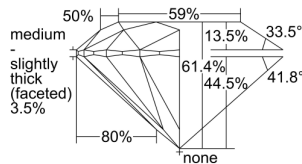

GIA®

FACSIMILE

GIA REPORT

6442965184

Verify this report at GIA.edu

GIA NATURAL DIAMOND DOSSIER®

November 11, 2022
GIA Report Number **6442965184**
Shape and Cutting Style ..... **Round Brilliant**
Measurements ..... **5.78 - 5.82 x 3.56 mm**

GRADING RESULTS

Carat Weight ..... **0.72 carat**
Color Grade ..... **G**
Clarity Grade **VVS1**
Cut Grade ..... **Excellent**

ADDITIONAL GRADING INFORMATION

Polish ..... **Excellent**
Symmetry ..... **Excellent**
Fluorescence ..... **None**
Clarity Characteristics ..... **Pinpoint, Feather**
Inscription(s): **GIA 6442965184**

PROPORTIONS

Profile to actual proportions

GRADING SCALES

GIA COLOR SCALE

COLORESS	D
	E
	F
	G
	H
	I
	J
NEAR COLORESS	K
	L
Faint	M
	N
	O
	P
	R
	S
	T
	U
	V
	W
	X
	Y
Light	Z

GIA CLARITY SCALE

VERY VERY SLIGHTLY INCLUDED	FLAWLESS
	INTERNALLY FLAWLESS
VERY SLIGHTLY INCLUDED	VVS₁
	VVS₂
SLIGHTLY INCLUDED	VS₁
	VS₂
INCLUDED	SI₁
	SI₂
	I₁
	I₂
	I₃

GIA CUT SCALE

EXCELLENT	
	VERY GOOD
GOOD	
FAIR	
POOR