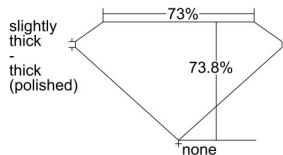

GIA®

FACSIMILE

GIA REPORT 6442998807

Verify this report at gia.edu

GIA NATURAL DIAMOND DOSSIER®

October 17, 2022
GIA Report Number **6442998807**
Shape and Cutting Style ..... **Square Modified Brilliant**
Measurements ..... **5.07 x 4.93 x 3.64 mm**

GRADING RESULTS

Carat Weight ..... **0.77 carat**
Color Grade ..... **D**
Clarity Grade ..... **Internally Flawless**

ADDITIONAL GRADING INFORMATION

Polish ..... **Excellent**
Symmetry ..... **Excellent**
Fluorescence ..... **None**
Clarity Characteristics ..... **Minor Details of Polish**
Inscription(s): **GIA 6442998807**

PROPORTIONS

Profile not to actual proportions

GRADING SCALES

GIA COLOR SCALE		GIA CLARITY SCALE			
COLORLESS	D	VERY VERY SLIGHTLY INCLUDED	FLAWLESS		
	E		INTERNALLY FLAWLESS		
	F	VERY SLIGHTLY INCLUDED	VVS₁		
	G		VVS₂		
	H		VS₁		
	NEAR COLORLESS	I	SLIGHTLY INCLUDED	VS₂	
		J		SI₁	
		FAINT	K	INCLUDED	SI₂
			L		I₁
			M		I₂
VERT LIGHT	N	LIGHT	I₃		
	O				
	P				
	Q				
	R