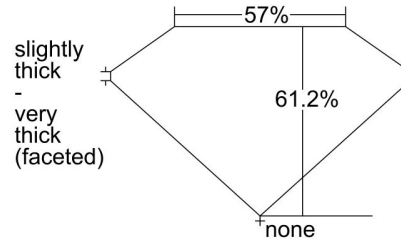

GIA NATURAL DIAMOND GRADING REPORT

September 27, 2022

GIA Report Number 6445026155

Shape and Cutting Style Pear Brilliant

Measurements 9.51 x 6.07 x 3.71 mm

GRADING RESULTS

Carat Weight 1.28 carat

Color Grade D

Profile not to actual proportions

CLARITY CHARACTERISTICS

KEY TO SYMBOLS*

- Needle
- Feather
- Cloud

* Red symbols denote internal characteristics (inclusions). Green or black symbols denote external characteristics (blemishes). Diagram is an approximate representation of the diamond, and symbols shown indicate type, position, and approximate size of clarity characteristics. All clarity characteristics may not be shown. Details of finish are not shown.