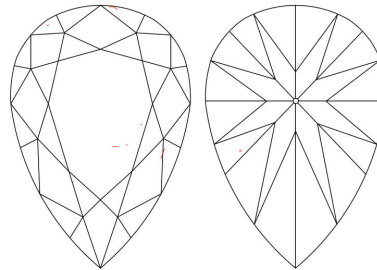

GIA NATURAL DIAMOND GRADING REPORT

September 27, 2022

GIA Report Number 6445026155

Shape and Cutting Style Pear Brilliant

Measurements 9.51 x 6.07 x 3.71 mm

GRADING RESULTS

Carat Weight 1.28 carat

Color Grade D

Profile not to actual proportions

CLARITY CHARACTERISTICS

KEY TO SYMBOLS*

- Needle
- Feather
- Cloud

* Red symbols denote internal characteristics (inclusions). Green or black symbols denote external characteristics (blemishes). Diagram is an approximate representation of the diamond, and symbols shown indicate type, position, and approximate size of clarity characteristics. All clarity characteristics may not be shown. Details of finish are not shown.