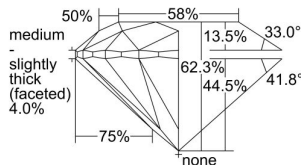

GIA®

FACSIMILE

GIA REPORT 6445109044

Verify this report at GIA.edu

GIA NATURAL DIAMOND DOSSIER®

August 08, 2022
GIA Report Number **6445109044**
Shape and Cutting Style ..... **Round Brilliant**
Measurements ..... **5.06 - 5.10 x 3.17 mm**

GRADING RESULTS

Carat Weight ..... **0.50 carat**
Color Grade ..... **F**
Clarity Grade **VS2**
Cut Grade ..... **Excellent**

ADDITIONAL GRADING INFORMATION

Polish ..... **Excellent**
Symmetry ..... **Excellent**
Fluorescence ..... **None**
Clarity Characteristics ..... **Cloud, Crystal, Knot**
Inscription(s): **GIA 6445109044**

PROPORTIONS

Profile to actual proportions

GRADING SCALES

GIA COLOR SCALE	GIA CLARITY SCALE	GIA CUT SCALE	
D	FLAWLESS	EXCELLENT	
E	INTERNALLY FLAWLESS		
F		VVS₁	VERY GOOD
G	VVS₂		
H	VS₁	GOOD	
I	VS₂		
J	SI₁	FAIR	
K	SI₂		
L	I₁	POOR	
M	I₂		
N	I₃		
O			
P			
Q			
R			
S			
T			
U			
V			
W			
X			
Y			
Z