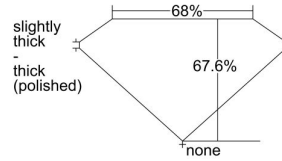

GIA®

FACSIMILE

GIA REPORT 6445188055

Verify this report at GIA.edu

GIA NATURAL DIAMOND DOSSIER®

July 28, 2022
GIA Report Number 6445188055
Shape and Cutting Style ..... **Cut-Cornered Rectangular Modified Brilliant**
Measurements ..... 5.43 x 4.23 x 2.86 mm

GRADING RESULTS

Carat Weight ..... 0.60 carat
Color Grade ..... H
Clarity Grade VS1

ADDITIONAL GRADING INFORMATION

Polish ..... Very Good
Symmetry ..... Very Good
Fluorescence ..... None
Clarity Characteristics..... **Cloud, Crystal, Feather, Pinpoint**
Inscription(s): GIA 6445188055

PROPORTIONS

Profile not to actual proportions

GRADING SCALES

GIA COLOR SCALE		GIA CLARITY SCALE			
COLORLESS	D	VERY VERY SLIGHTLY INCLUDED	FLAWLESS		
	E		INTERNALLY FLAWLESS		
	F	VERY SLIGHTLY INCLUDED	VVS₁		
	G		VVS₂		
	H		VS₁		
	NEAR COLORLESS	I	SLIGHTLY INCLUDED	VS₂	
		J		SI₁	
		FAINT	K	INCLUDED	SI₂
			L		I₁
			M		I₂
VERT LIGHT	N	LIGHT	I₃		
	O				
	P				
	Q				
	R