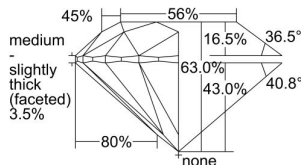

GIA®

FACSIMILE

GIA REPORT 6445197463

Verify this report at GIA.edu

GIA NATURAL DIAMOND DOSSIER®

July 28, 2022
GIA Report Number **6445197463**
Shape and Cutting Style ..... **Round Brilliant**
Measurements ..... **5.21 - 5.24 x 3.29 mm**

GRADING RESULTS

Carat Weight ..... **0.55 carat**
Color Grade ..... **E**
Clarity Grade **S11**
Cut Grade ..... **Excellent**

ADDITIONAL GRADING INFORMATION

Polish ..... **Excellent**
Symmetry ..... **Excellent**
Fluorescence ..... **None**
Clarity Characteristics ..... **Crystal**
Inscription(s): **GIA 6445197463**

PROPORTIONS

Profile to actual proportions